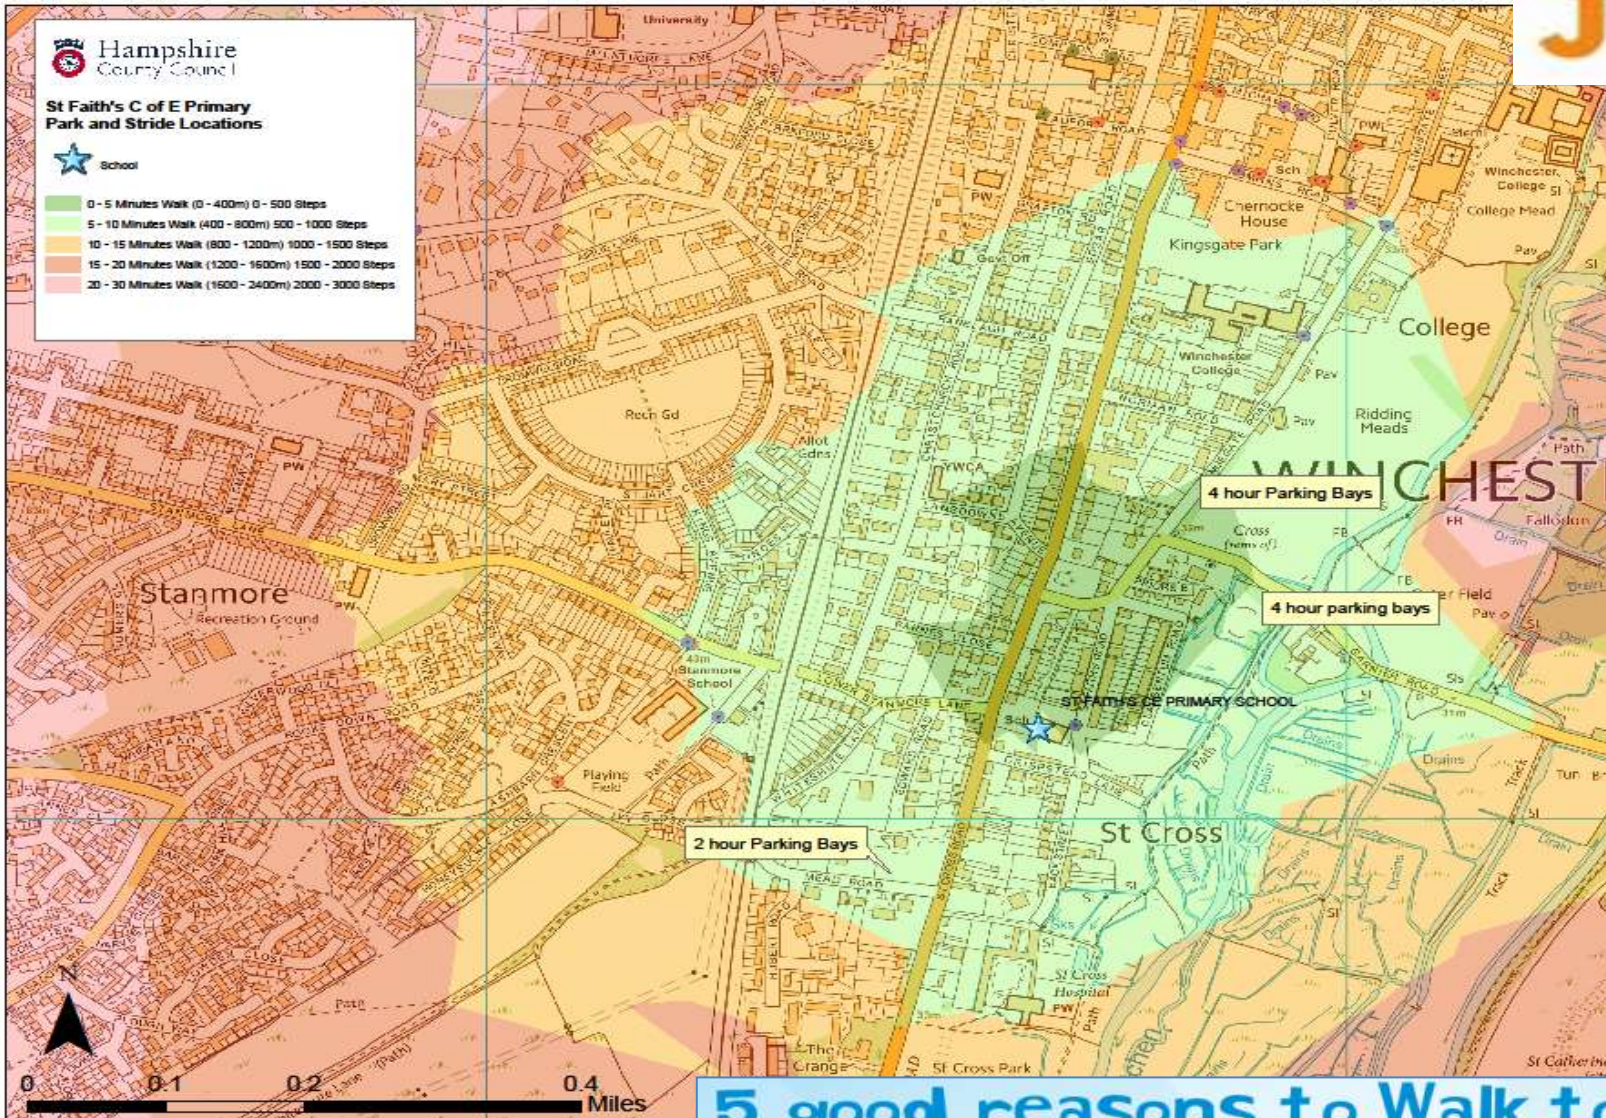

Park & Stride to St Faith's C of E Primary School

Hampshire County Council
St Faith's C of E Primary
Park and Stride Locations

★ School

- 0 - 5 Minutes Walk (0 - 400m) 0 - 500 Steps
- 5 - 10 Minutes Walk (400 - 800m) 500 - 1000 Steps
- 10 - 15 Minutes Walk (800 - 1200m) 1000 - 1500 Steps
- 15 - 20 Minutes Walk (1200 - 1600m) 1500 - 2000 Steps
- 20 - 30 Minutes Walk (1600 - 2400m) 2000 - 3000 Steps

Lighting the path

Help make the school run safer by walking, scooting or cycling to school.

If you need to drive, please park at the marked bays (under 10 minutes away) on Garnier Road, Mead Road or Kingsgate and walk or scoot the last few minutes to school and enjoy the safety and health benefits associated with this.

5 good reasons to Walk to School

1. Save money
2. Boost brain power
3. Become street savvy
4. Enjoy quality family time
5. Kick start a healthy lifestyle

© Crown copyright and database rights 2018 Ordnance Survey [100019180]. Use of this data is subject to terms and conditions. You are granted a non-exclusive, royalty free, revocable licence solely to view the Licensed Data for non-commercial purposes for the period during which HCC makes it available. You are not permitted to copy, sub-licence, distribute, sell or otherwise make available the Licensed Data to third parties in any form. Third party rights to enforce the terms of this licence shall be reserved to Ordnance Survey